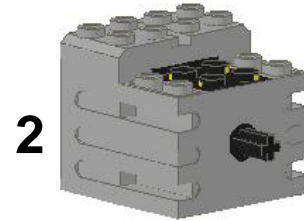

Parts list for the TreadBot 2008-Maine Robot Track Meet

Plus two (2) short wires

Note: several extra bushings and Technic pins will be provided to each Contestant for spares