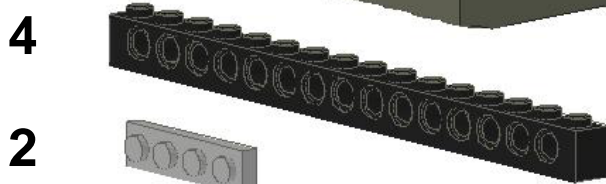

Parts list for the TreadBot 2008-Maine Robot Track Meet

Plus two (2) short wires

Note: several extra bushings and Technic pins will be provided to each Contestant for spares